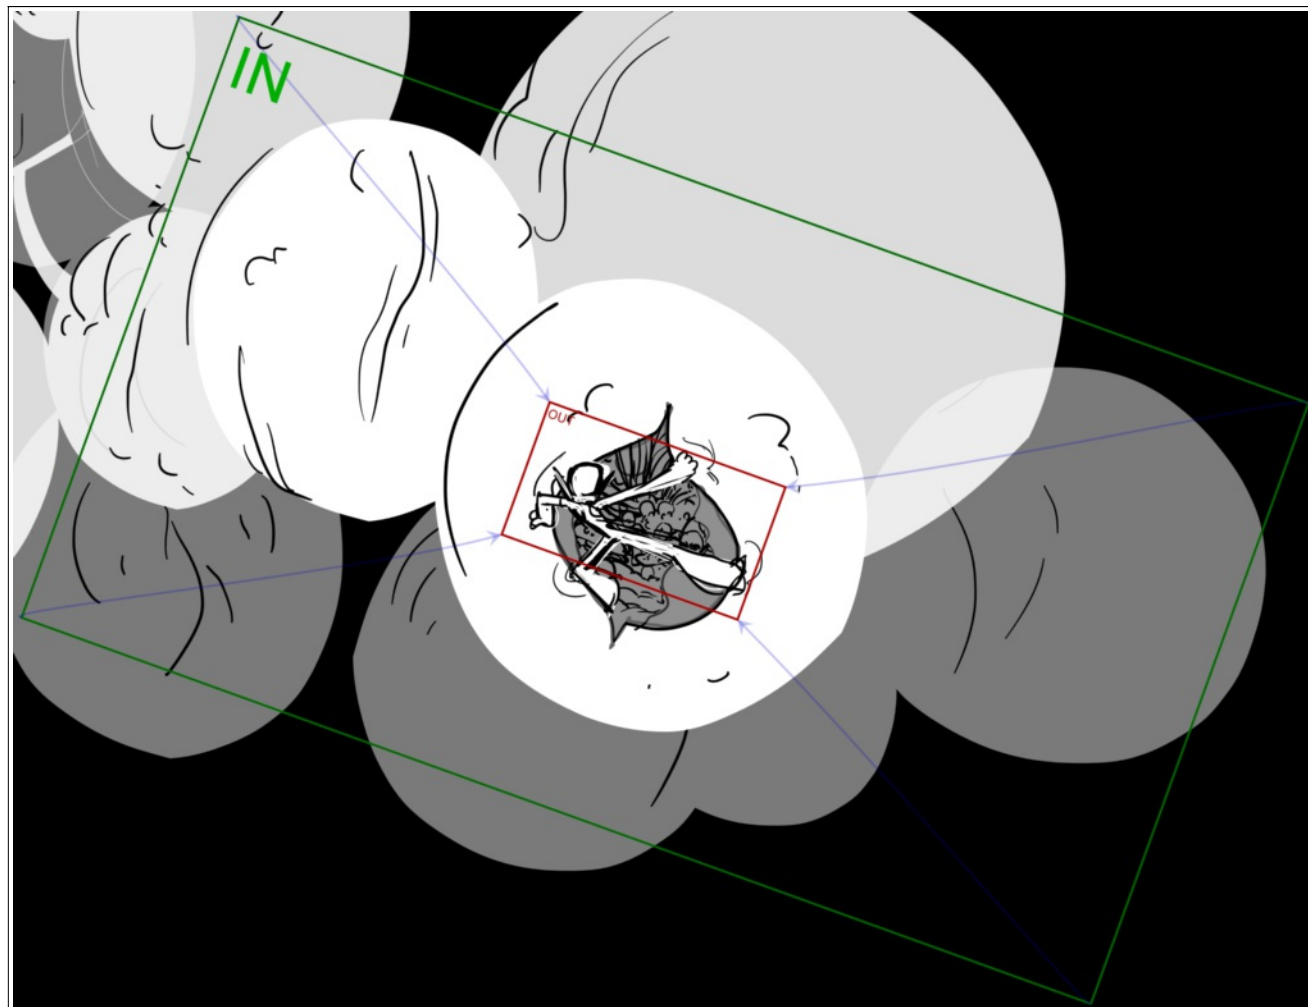

NO PANEL

**Action Notes**  
She crawls and climbs along the fungal colonies

Scene	Duration	Panel	Duration
1	55:19	63	01:17

NO PANEL

**Action Notes**

She stops and opens one up

Scene	Duration	Panel	Duration
1	55:19	64	02:04

NO PANEL

**Action Notes**

She stops and opens one up, the camera zooms over her shoulder into the cluster

Scene	Duration	Panel	Duration
1	55:19	65	04:16

NO PANEL

**Action Notes**

There are Gnorvettes inside getting high