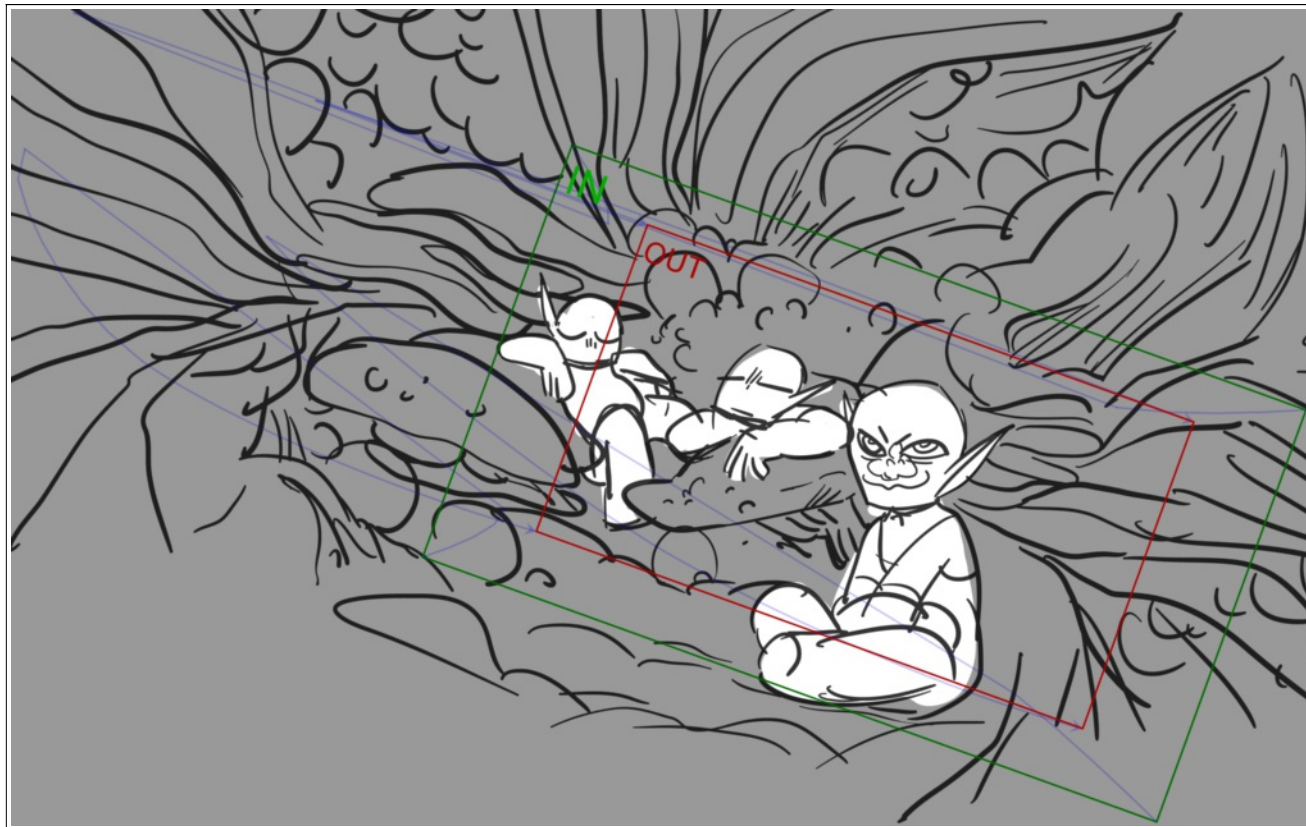

NO PANEL

**Action Notes**

She stops and opens one up, the camera zooms over her shoulder into the cluster

Scene	Duration	Panel	Duration
1	55:19	65	04:16

NO PANEL

**Action Notes**

There are Gnorvettes inside getting high