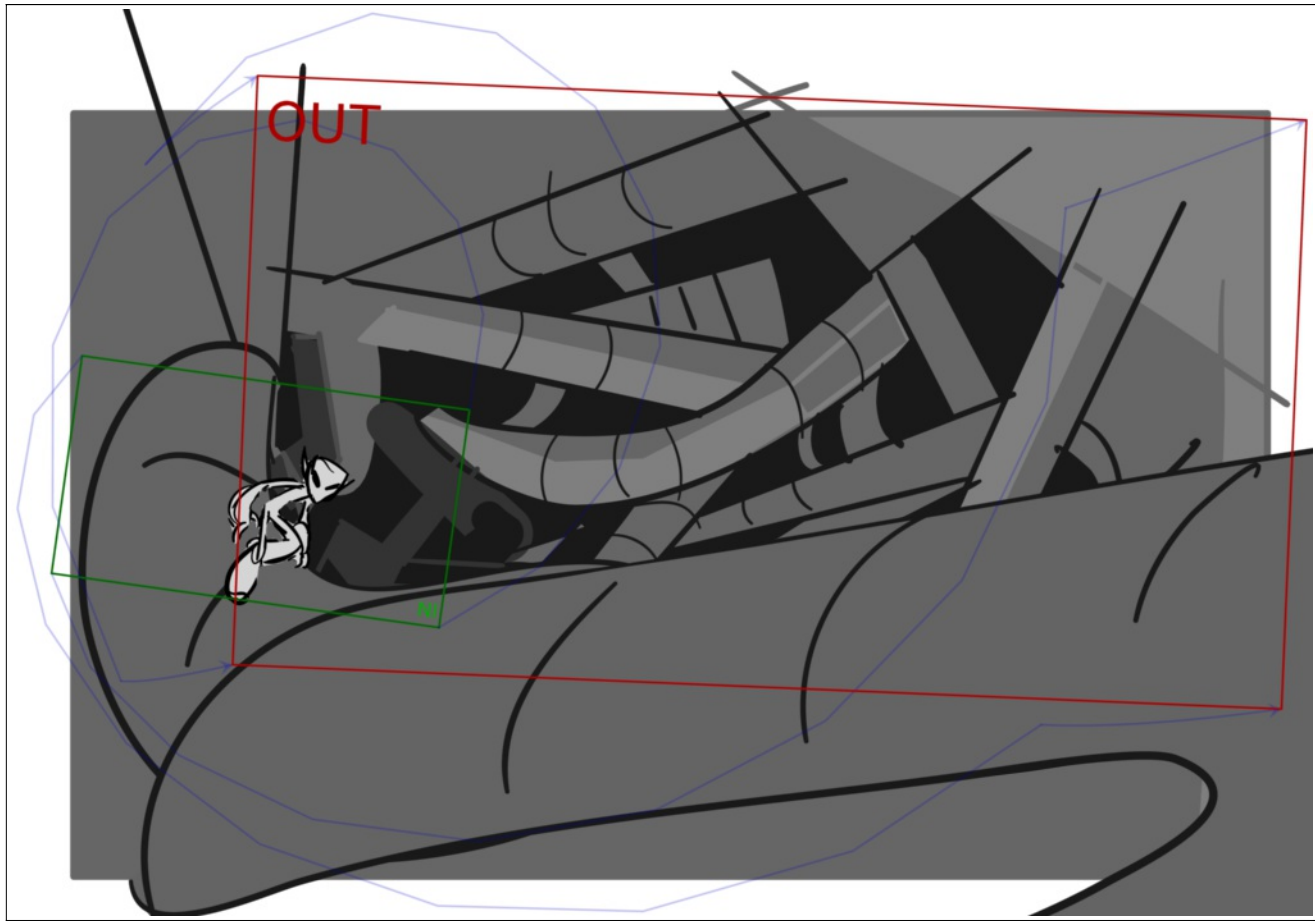

Scene	Duration	Panel	Duration
1	55:19	30	01:00

NO PANEL